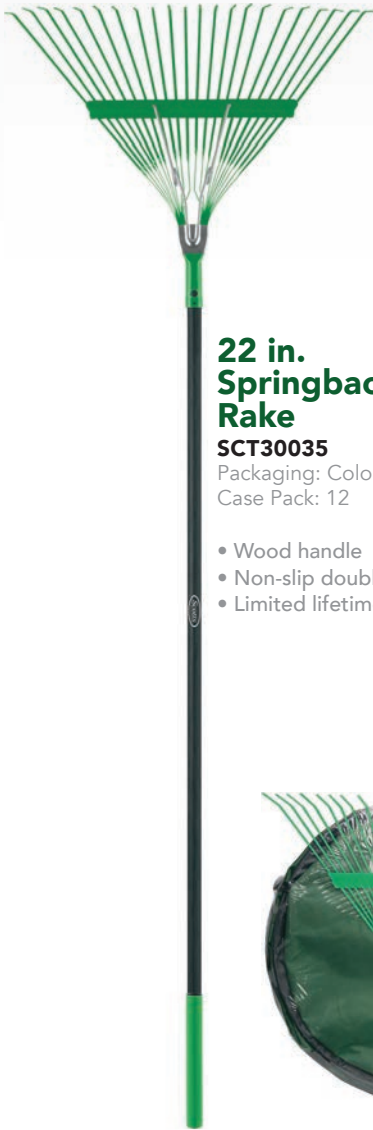

**Telescopic  
Trowel**  
**SCT30218**

Case Pack: 12

- Extends up to 39.37"

**Telescopic  
Weeder**  
**SCT30219**

Case Pack: 12

- Extends up to 42.32"

**22 in. Springback Rake**

**SCT30035**