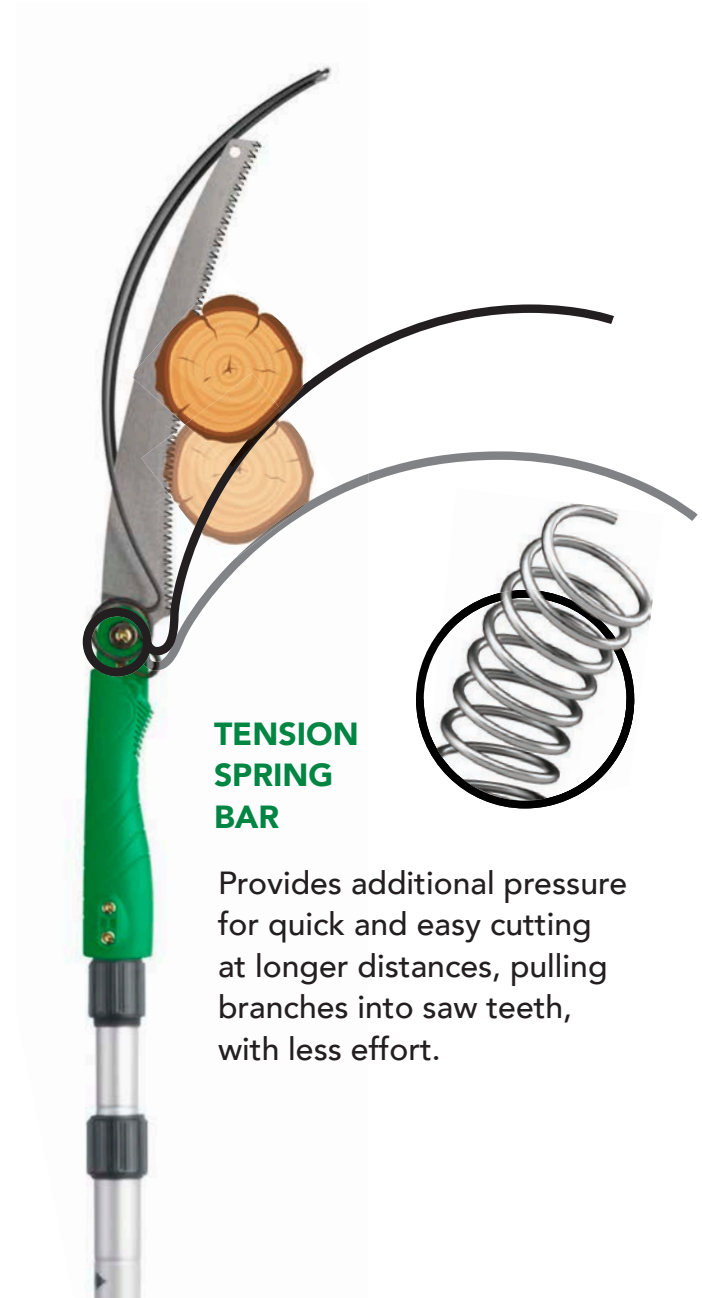

## Tension Control Pole Saw

**SCT30214**

Packaging: Tie On Card  
Case Pack: 6

- Telescopic pole extends up to 19ft, for extra reach and leverage
- 13" Saw blade length
- Double cut saw blade
- Tension spring reduces effort needed to cut high branches
- Lightweight aluminium pole reduces stress and increases performance
- ABS saw grip
- Limited lifetime warranty