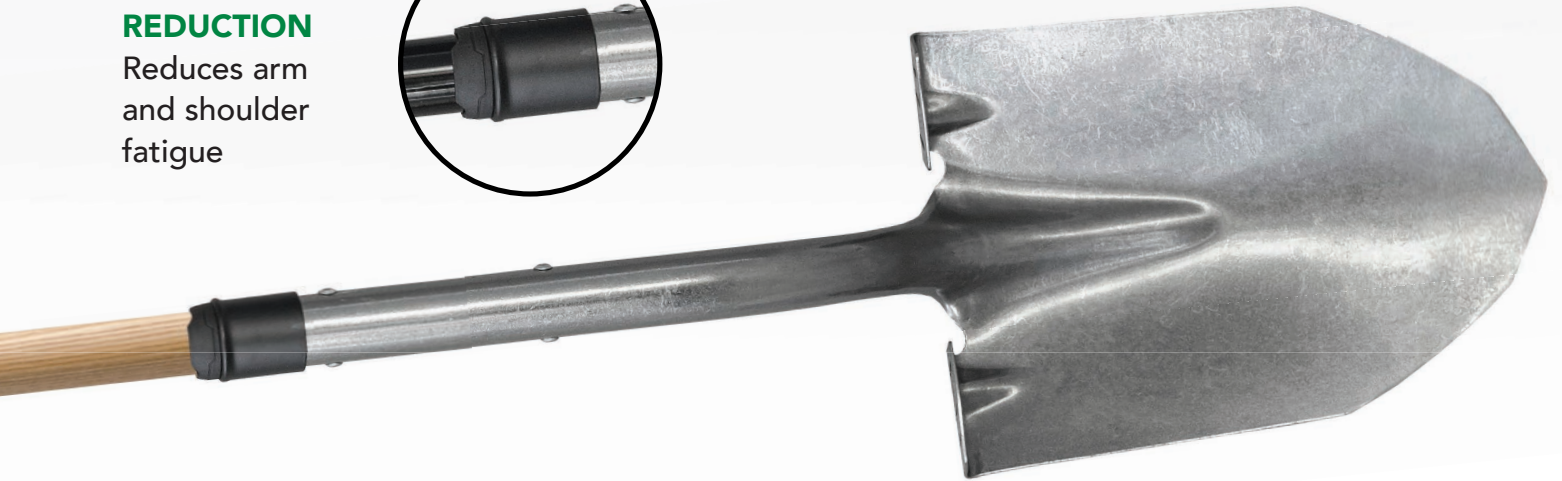

### Garden Hoe

SCT30410

Case Pack: 3

**VIBRATION REDUCTION**

Reduces arm and shoulder fatigue

**OVERSIZED STEP**

For more power transfer to the ground

**Bow Rake**