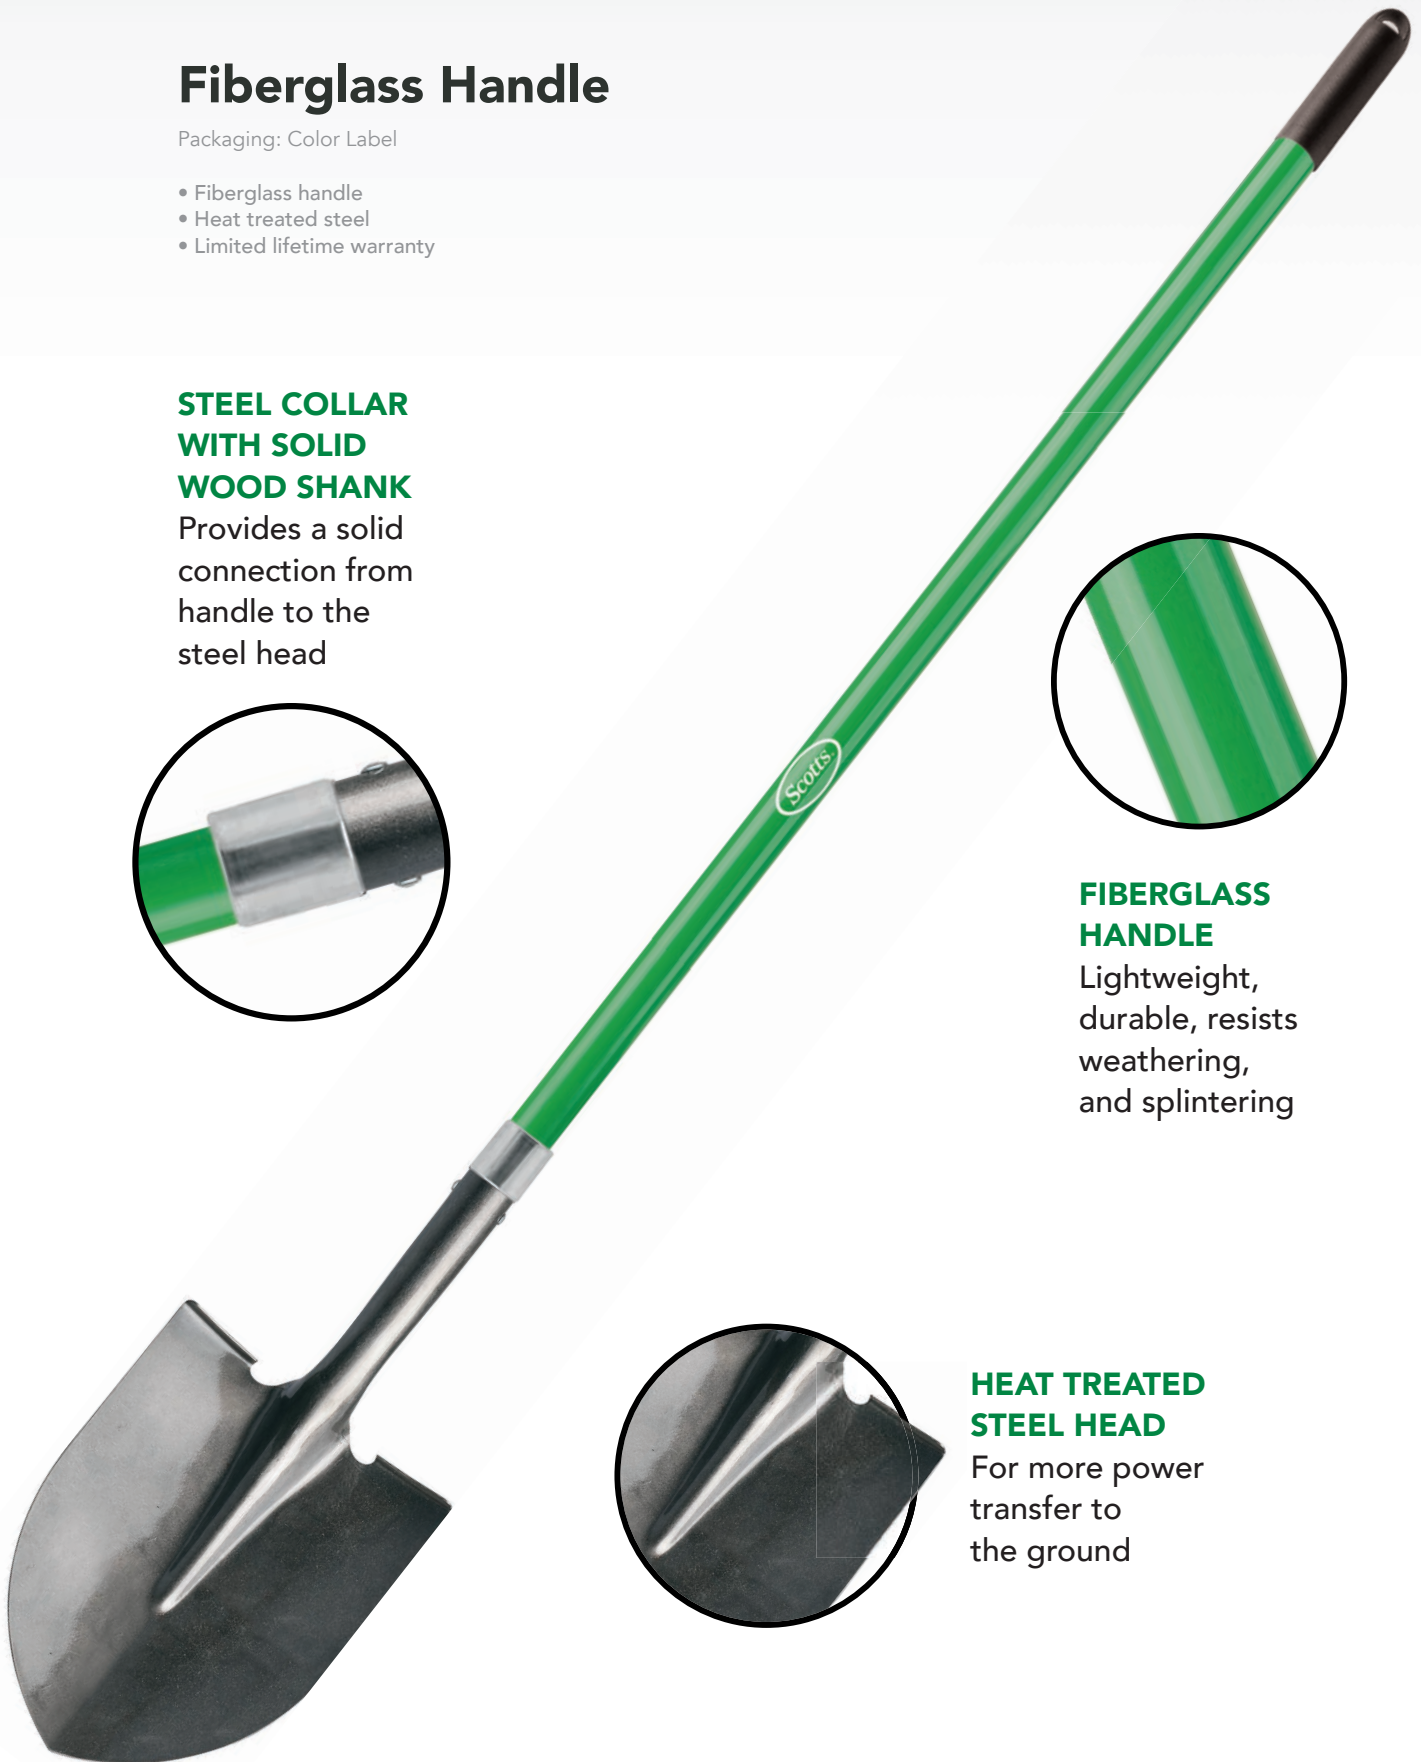

HEAT TREATED STEEL HEAD

For more power transfer to the ground