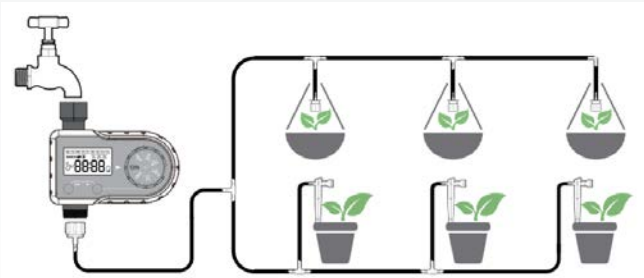

## Wi-Fi Water Timer

**SCT30635**

Packaging: Color Box

Case Pack: 20

- Set and check irrigation schedule through proprietary smart phone app, via Wi-Fi connection
- Rain delay function conserves water
- Manual ON/OFF
- Water consumption detection & working status monitoring function
- Irrigation and Misting modes
- Waterproof IP54
- Powered by DC 1.5V x 4 AA Batteries
- Communication with HUB: 433MHz RF signal, 100 metres distance
- Working Water Pressure: 0.5 bar to 8.0 bar
- Working Temperature: 0°C to 50°C (32°F to 122°F)
- Working Water Pressure: 5 L/min to 35 L/min