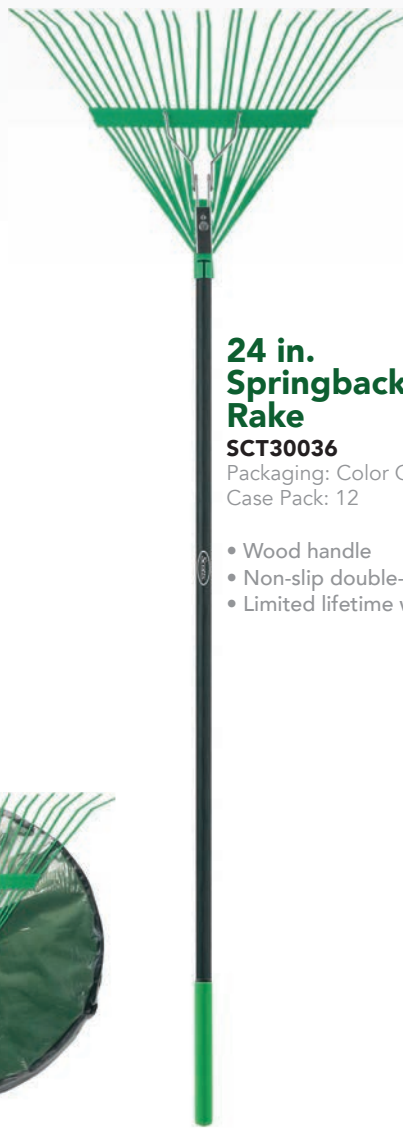

24 in. Springback Rake

SCT30036

Packaging: Color Card
Case Pack: 12

- Wood handle
- Non-slip double-dip grip
- Limited lifetime warranty