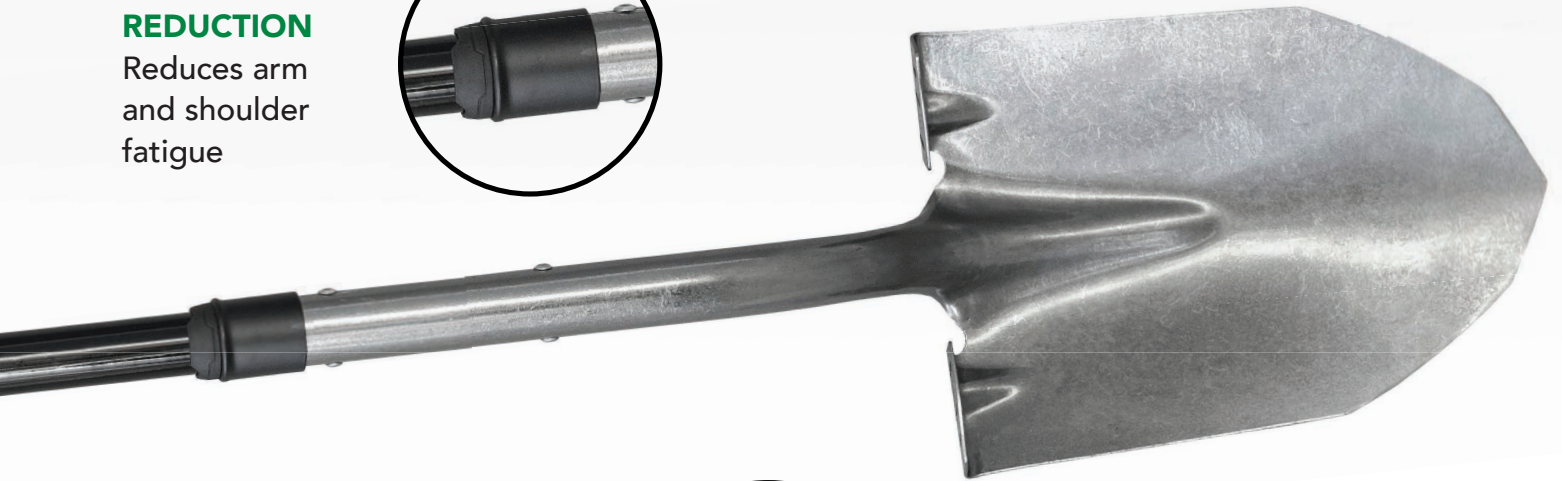

### Manure Fork

SCT30417

Case Pack: 3

**VIBRATION  
REDUCTION**

Reduces arm  
and shoulder  
fatigue

**OVERSIZED STEP**

For more power  
transfer to  
the ground

**Springback Rake**