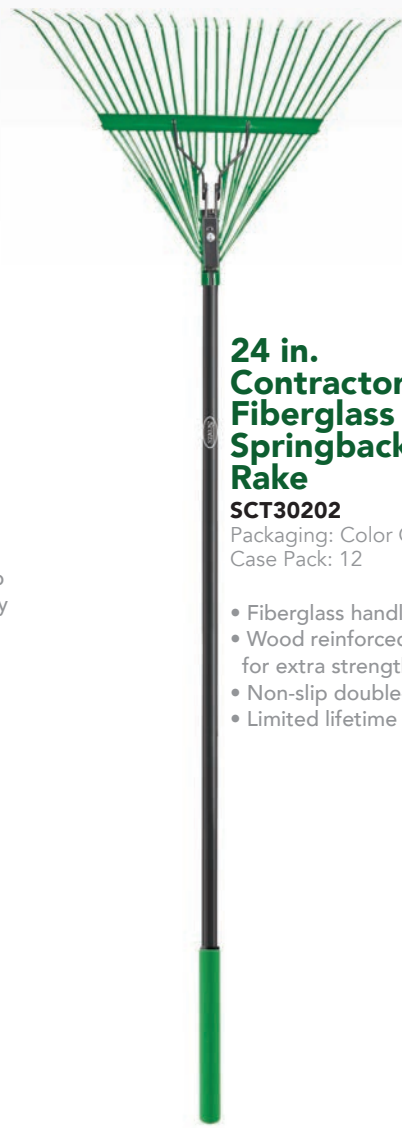

24 in. Contractor Grade Fiberglass Springback Rake

SCT30202

Packaging: Color Card
Case Pack: 12

- Fiberglass handle
- Wood reinforced core for extra strength
- Non-slip double-dip grip
- Limited lifetime warranty