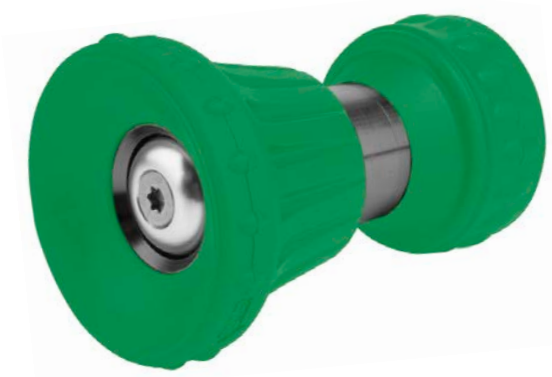

Fireman Hose Nozzle

SCT30676

Packaging: Tie on Card
PDQ, Case Pack: 12

- Adjusts from extra wide spray to heavy stream
- Pull lever allows continuous spray
- Insulated comfort grip
- Non-corrosive body
- Limited lifetime warranty

Premium Fireman Nozzle

SCT30064

Packaging: Tie on Card
PDQ, Case Pack: 12

- Adjusts from fine mist to powerful stream
- Heavy duty rubber material
- Limited lifetime warranty