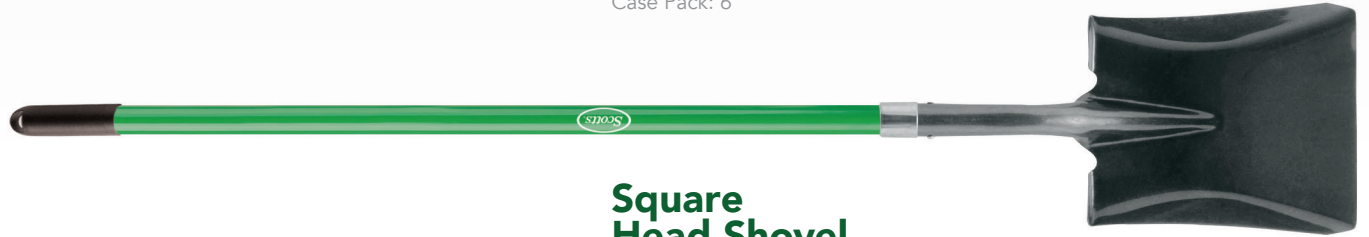

### HEAT TREATED STEEL HEAD

For more power transfer to the ground

**Round Point Shovel**

**SCT30079**

Case Pack: 6

**Square Head Shovel**

**SCT30080**

Case Pack: 6