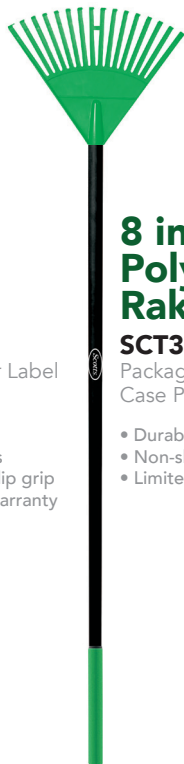

14 in. Poly Rake

SCT30199

Packaging: Color Label
Case Pack: 12

- 51.9" Long
- Durable poly tines
- Non-slip double-dip grip
- Limited lifetime warranty

8 in. Poly Rake

SCT30459

Packaging: Color Label
Case Pack: 12

- Durable poly tines
- Non-slip double-dip grip
- Limited lifetime warranty