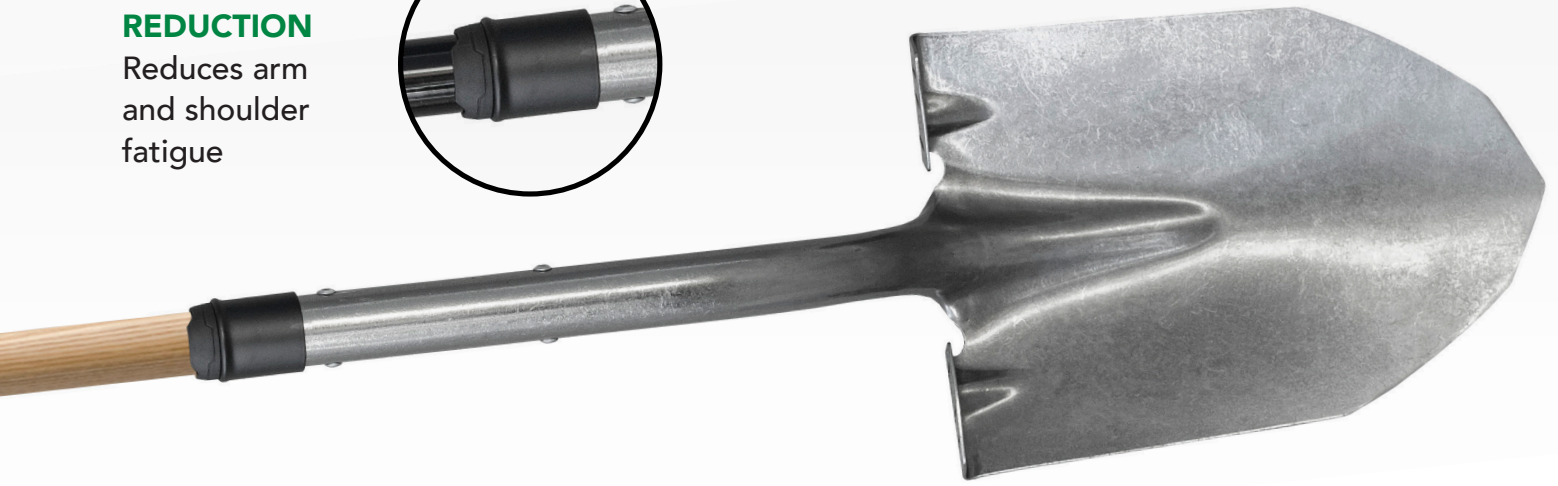

### Garden Hoe

SCT30410

Case Pack: 3

**VIBRATION  
REDUCTION**

Reduces arm  
and shoulder  
fatigue

**OVERSIZED STEP**

For more power  
transfer to  
the ground

**Bow Rake**