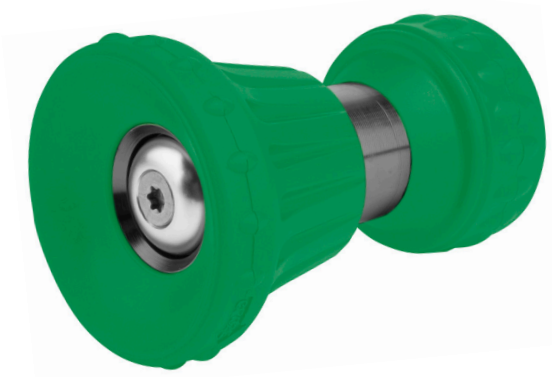

Fireman Hose Nozzle

SCT30676

Packaging: Tie on Card
PDQ, Case Pack: 12

- Adjusts from extra wide spray to heavy stream
- Pull lever allows continuous spray
- Insulated comfort grip
- Non-corrosive body
- Limited lifetime warranty

Premium Fireman Nozzle

SCT30064

Packaging: Tie on Card
PDQ, Case Pack: 12

- Adjusts from fine mist to powerful stream
- Heavy duty rubber material
- Limited lifetime warranty