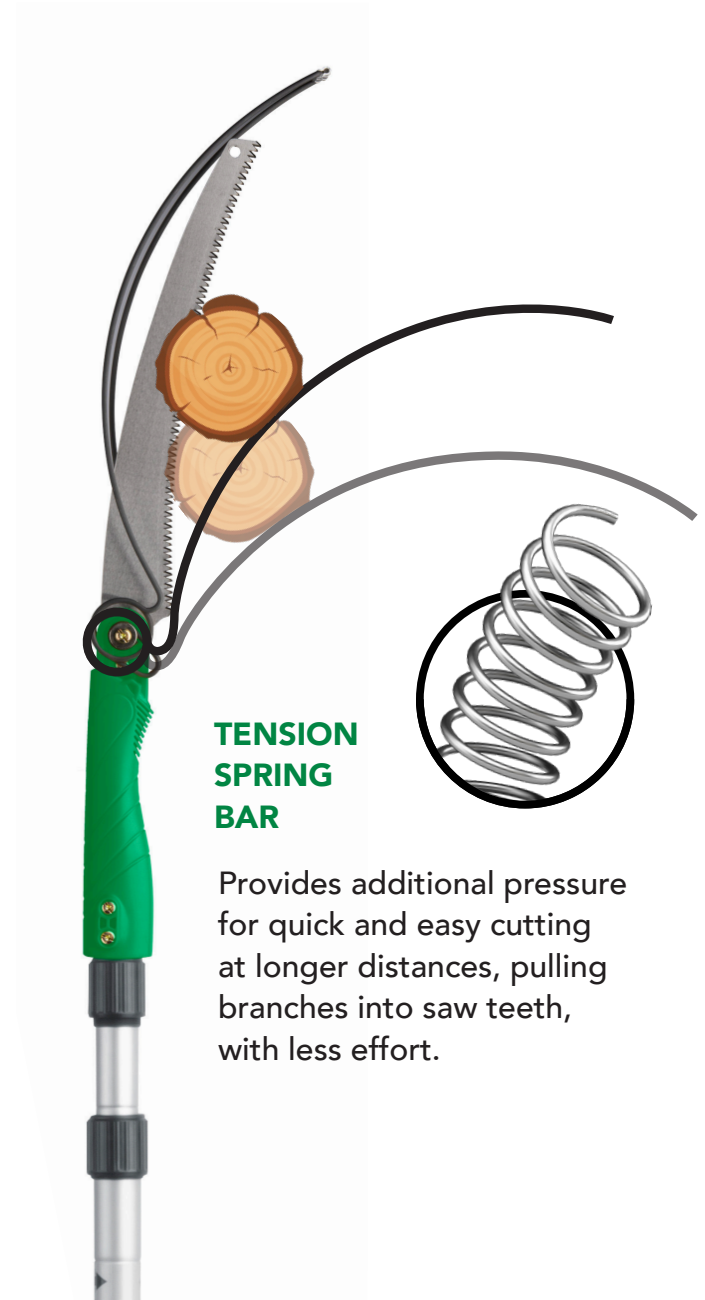

Tension Control Pole Saw

SCT30214

Packaging: Tie On Card
Case Pack: 6

- Telescopic pole extends up to 19ft, for extra reach and leverage
- 13" Saw blade length
- Double cut saw blade
- Tension spring reduces effort needed to cut high branches
- Lightweight aluminium pole reduces stress and increases performance
- ABS saw grip
- Limited lifetime warranty