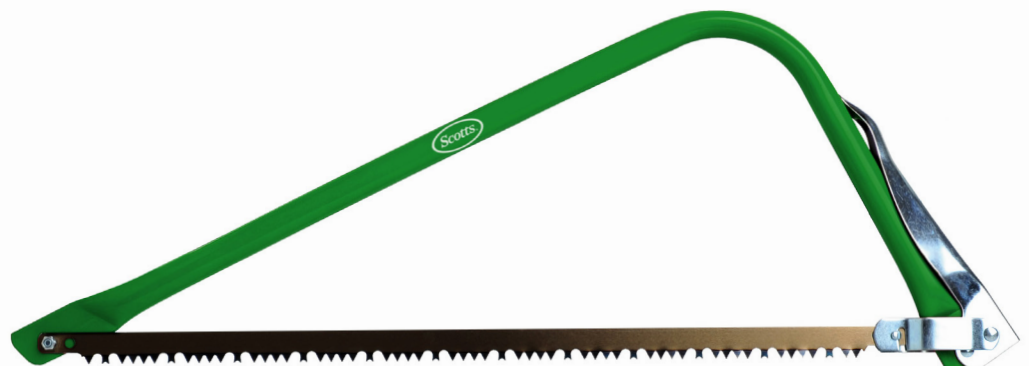

21" Bow Saw

SCT30205

Packaging: Tie On Card
PDO, Case Pack: 6

- Heavy duty tubular steel frame
- Swing-out grip for easy blade replacement
- Limited lifetime warranty