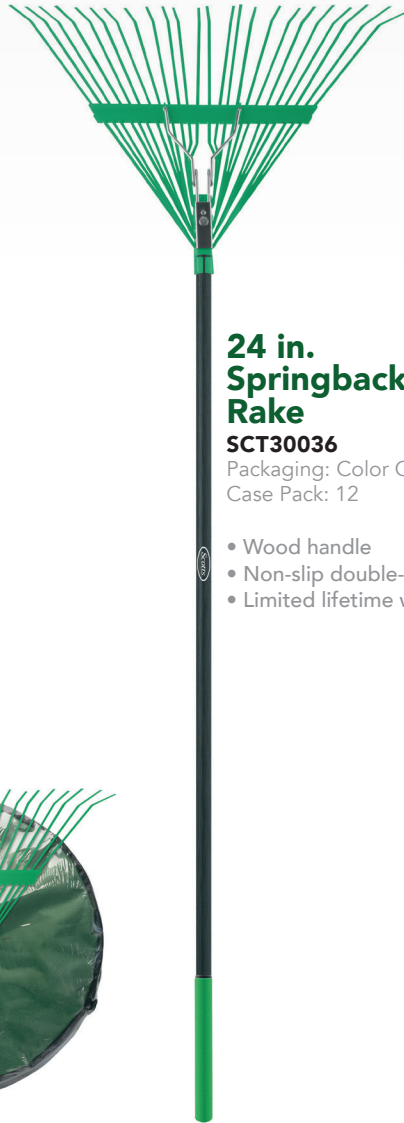

24 in. Springback Rake

SCT30036

Packaging: Color Card
Case Pack: 12

- Wood handle
- Non-slip double-dip grip
- Limited lifetime warranty