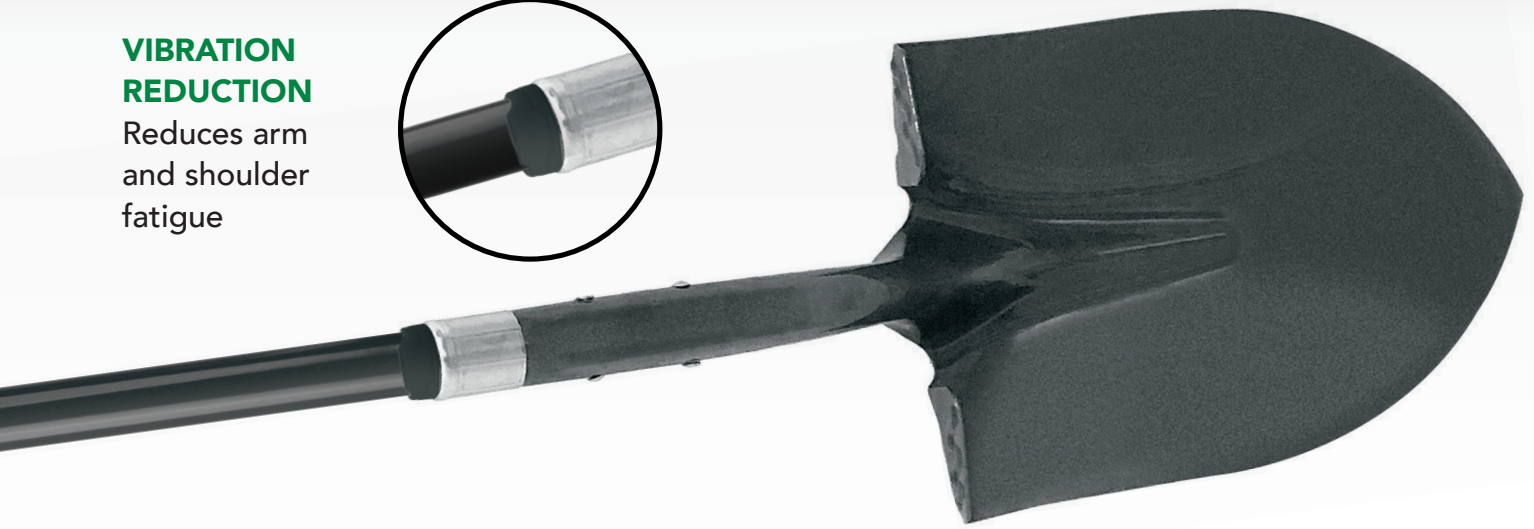

VIBRATION REDUCTION

Reduces arm and shoulder fatigue