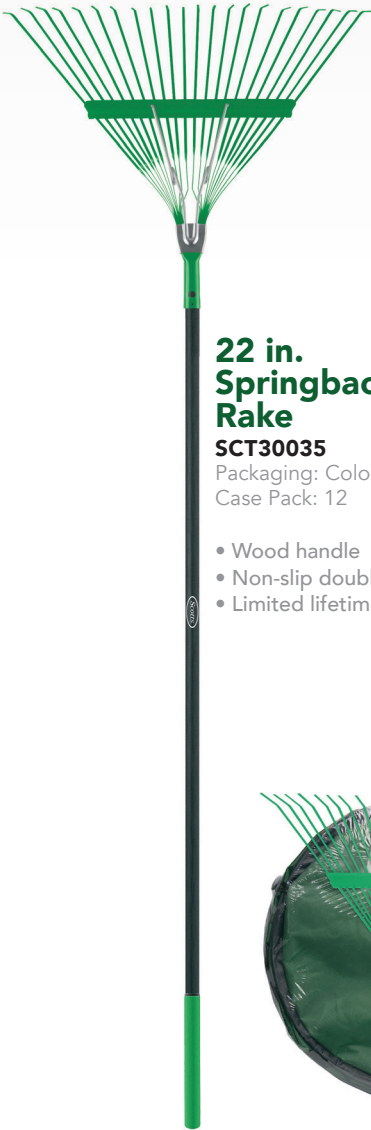

Case Pack: 12

- Extends up to 38"

**Telescopic  
Culti-Hoe**  
**SCT30216**

Case Pack: 12

- Extends up to 37.79"

**Telescopic  
Shrub Rake**  
**SCT30217**

Case Pack: 12

- Extends up to 41.34"

**Telescopic  
Trowel**  
**SCT30218**

Case Pack: 12

- Extends up to 39.37"

**Telescopic  
Weeder**  
**SCT30219**

Case Pack: 12

- Extends up to 42.32"

**22 in. Springback Rake**

**SCT30035**