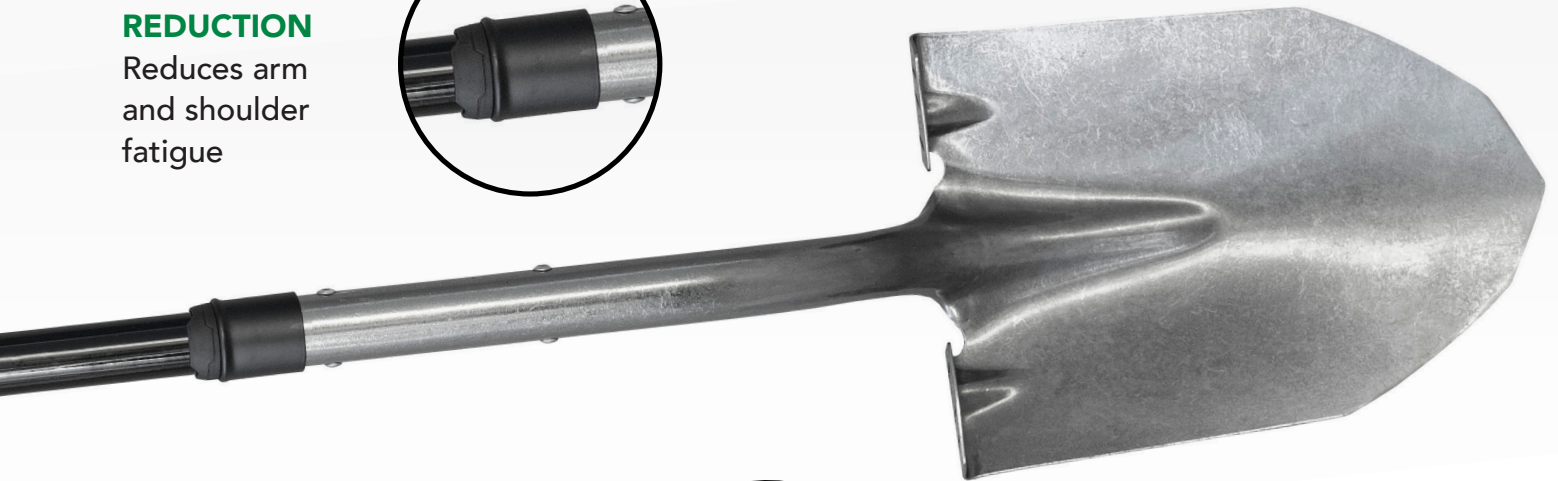

**VIBRATION
REDUCTION**

Reduces arm
and shoulder
fatigue

OVERSIZED STEP

For more power
transfer to
the ground