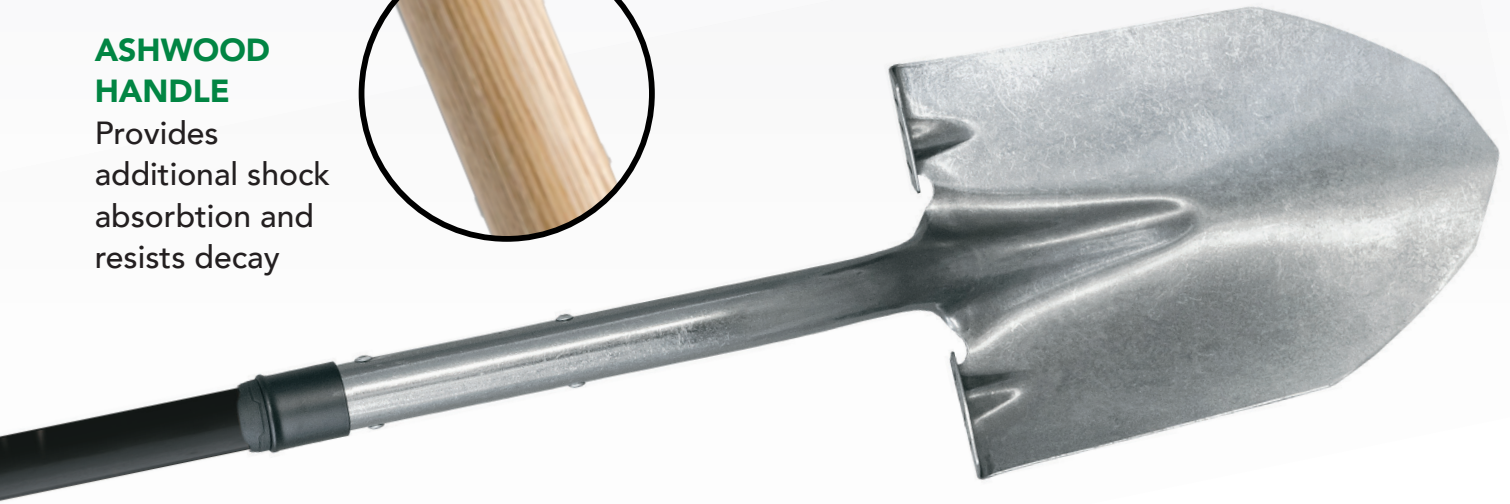

ASHWOOD HANDLE

Provides additional shock absorbtion and resists decay