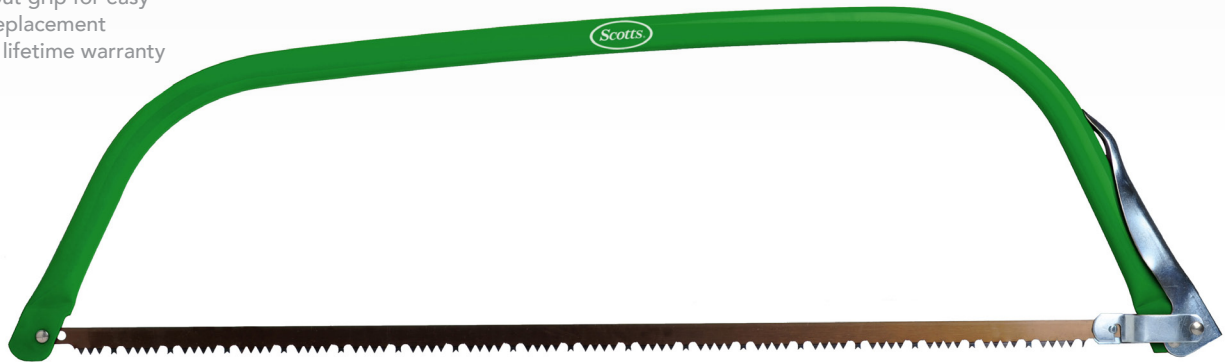

30" Bow Saw

SCT30206

Packaging: Tie On Card
PDO, Case Pack: 6

- Heavy duty tubular steel frame
- Swing-out grip for easy blade replacement
- Limited lifetime warranty