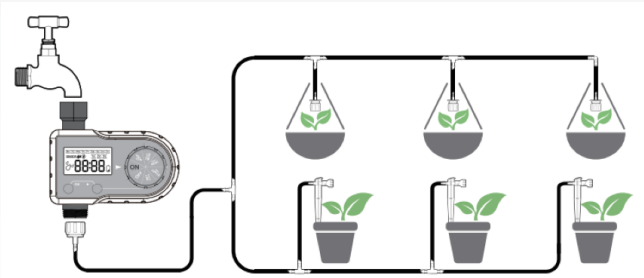

Digital Water Timer

SCT30634

Packaging: Color Box

Case Pack: 20

- Quick Start multifunction dial
- Easy to read. Large LCD screen displays information clearly
- Water-Now Program. Simply turn the dial to "ON" and hold "OK" to manually water instantly
- Battery Life: 10 – 12 months
- Easy to install, simple to change irrigation plan
- Low battery power warning
- Waterproof IP65
- Powered by 2x AA Batteries
- Working Water Pressure: 0.5 bar to 6.0 bar
- Working Temperature: 3°C to 55°C (37°F to 131°F)
- Max Flow Rate: 20 L/min
- Irrigation Frequency: every 8, 12 or 24 hours
- Irrigation Duration: from 1 minute to 3hr and 59 minutes
- Irrigation Cycle: Everyday, every 2 days, or every 3 days

PERFECT FOR SMALL LAWN OR GARDEN AREAS, TERRACES AND POTTED PLANTS