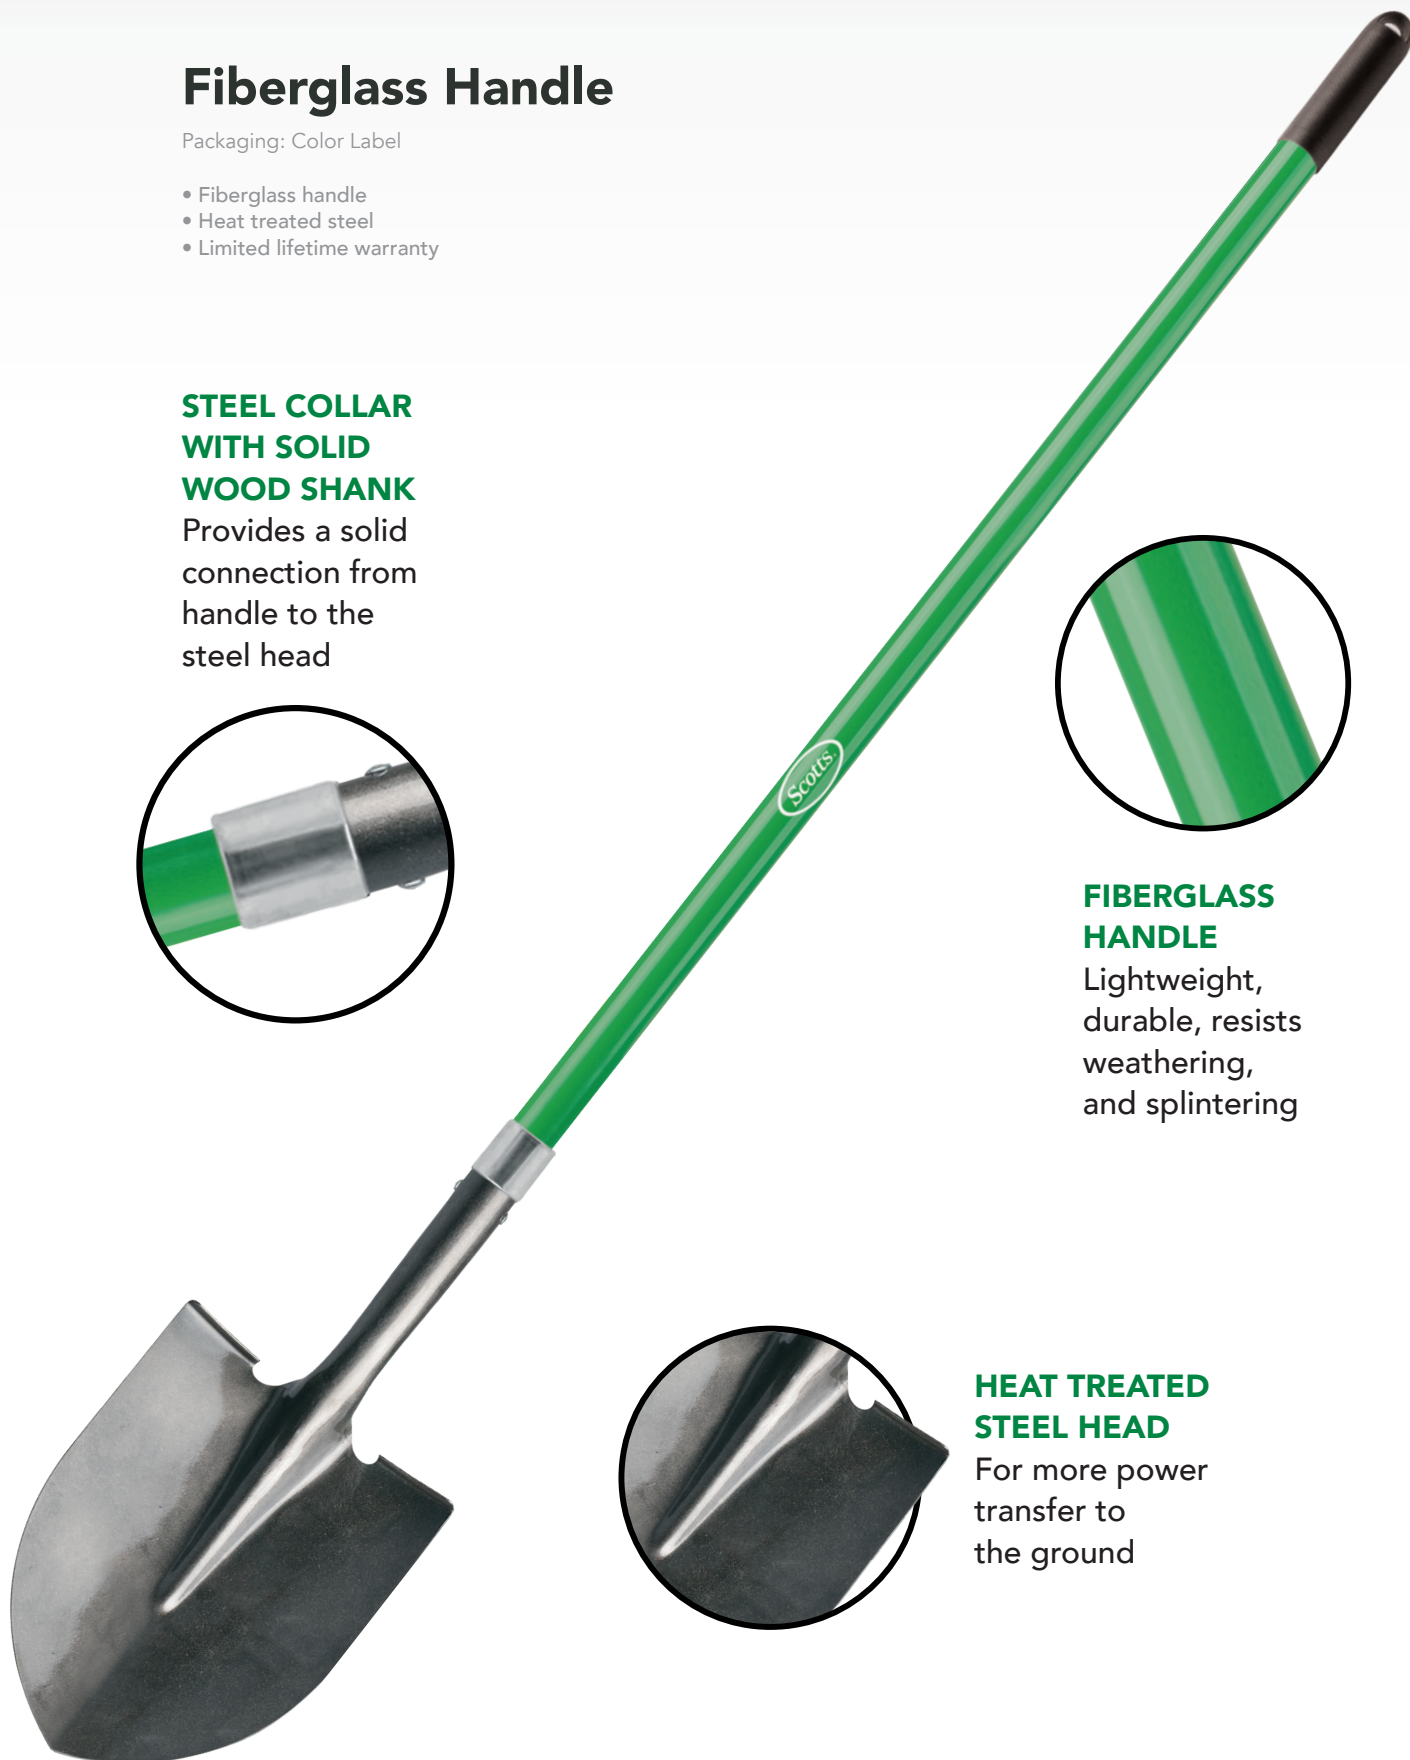

HEAT TREATED STEEL HEAD

For more power transfer to the ground