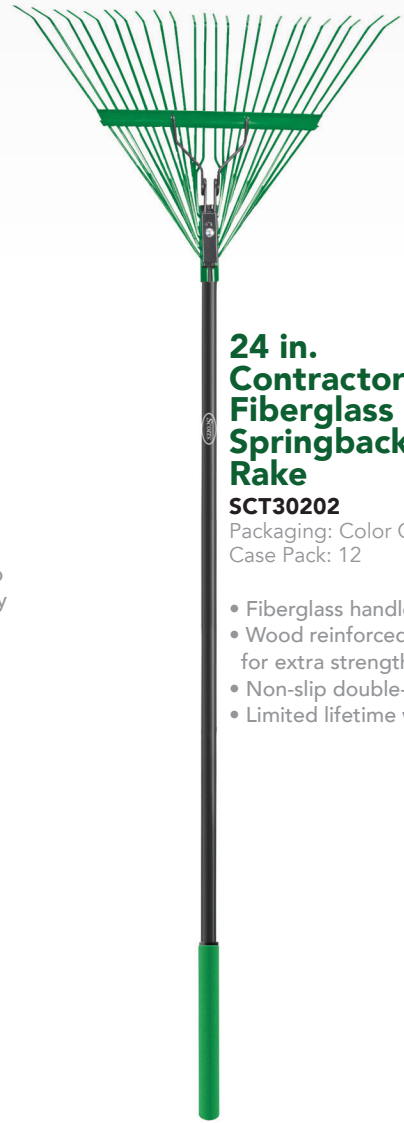

24 in. Contractor Grade Fiberglass Springback Rake

SCT30202

Packaging: Color Card
Case Pack: 12

- Fiberglass handle
- Wood reinforced core for extra strength
- Non-slip double-dip grip
- Limited lifetime warranty