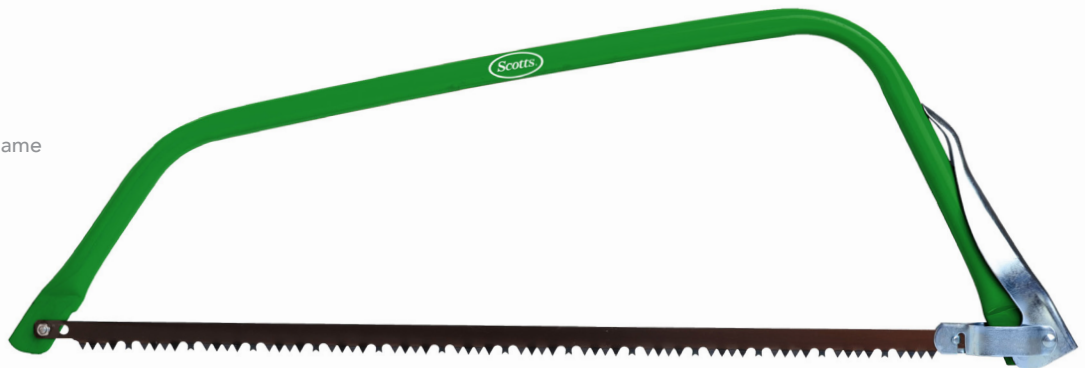

24" Bow Saw

SCT30207

Packaging: Tie On Card
PDO, Case Pack: 6

- Heavy duty tubular steel frame
- Swing-out grip for easy blade replacement
- Limited lifetime warranty