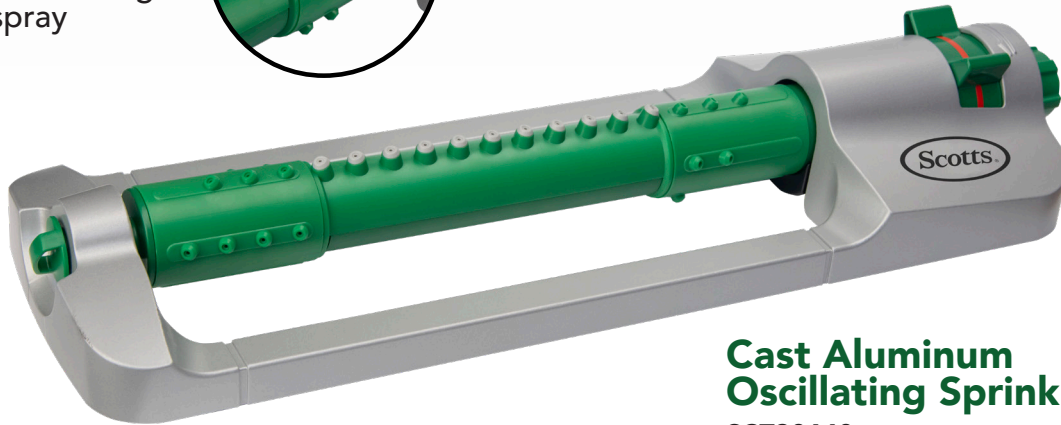

SELECTABLE NOZZLES

Adjust width
of watering
spray

Cast Aluminum Oscillating Sprinkler

SCT30640

Packaging: Color Box

Case Pack: 6

- Covers up to 3,422 SQ FT
- Fully adjustable for a wide range of coverage settings
- 19 Spray jets
- Sliding tab for easy adjustments
- Heavy duty aluminum base